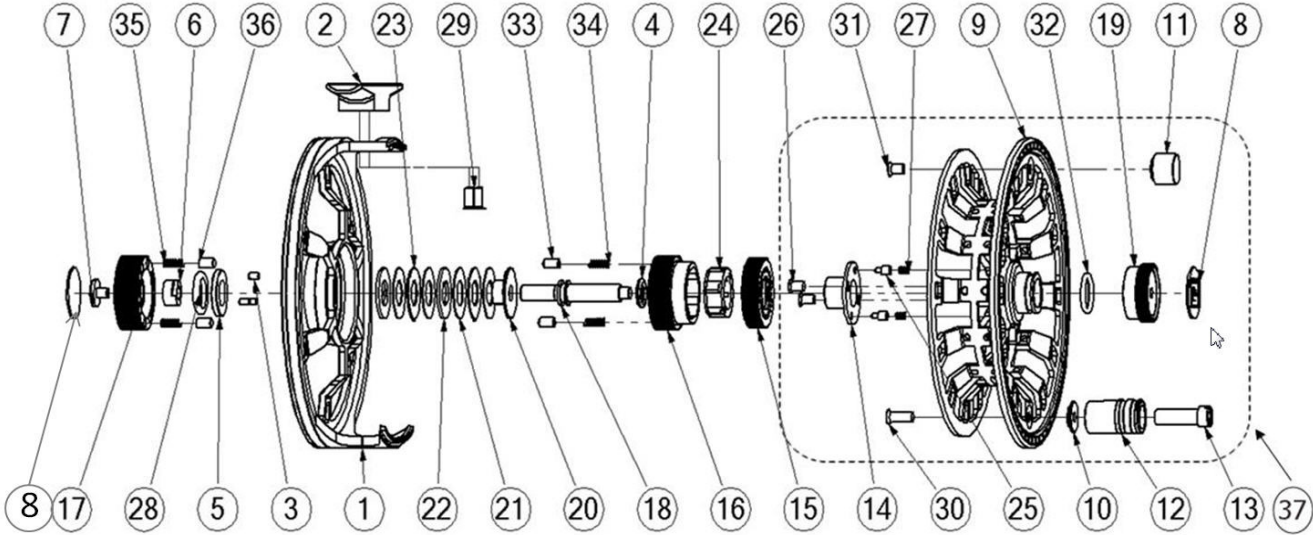

PARTS LIST FOR HARDY ULTRALITE CA DD 3000/4000/5000/6000/7000

#	DESCRIPTION	QTY	PART NO.										HARDY STYLE NO.														
			TITANIUM WITH GOLD FLASHES					BLACK WITH TITANIUM FLASHES					TITANIUM WITH GOLD FLASHES				BLACK WITH TITANIUM FLASHES										
			3000	4000	5000	6000	7000	3000	4000	5000	6000	7000	3000	4000	5000	6000	7000	3000	4000	5000	6000	7000					
1	Frame	1	1389585	1389592	1389598	1389601	1389604	1389616	1389628	1389634	1389637	1389640	N/A	N/A	N/A	N/A	N/A	N/A	N/A	N/A	N/A	N/A	N/A	N/A	N/A		
2	Reelback	1			1389539						1389617															N/A	
3	Push Pin	3			1389540						1389540																N/A
4	O-Ring	1			1389541						1389541																N/A
5	Push Plate	1			1389542						1389542																N/A
6	Threaded Spindle Locknut	1			1389543						1389543																N/A
7	Stop Screw	1			1389544						1389544																N/A
8	Hardy Badge	2			1329272						1329272																N/A
9	Spool	1	1389586	1389593	1389599	1389602	1389605	1389618	1389629	1389635	1389638	1389641	N/A	N/A	N/A	N/A	N/A	N/A	N/A	N/A	N/A	N/A	N/A	N/A	N/A	N/A	N/A
10	Handle Cup	1	1389546		1338998			1389619		1339471																	N/A
11	Counter Balance	1	1389587		1389594			1389587		1389594			N/A														N/A
12	Handle Knob	1	1389588		1389595			1389621		1389631			N/A														N/A
13	Handle Wire	1	1389589		1389596			1389589		1389596			N/A														N/A
14	Top Hat Sleeve	1			1389550					1389550																	N/A
15	Clutch Cover	1			1389551					1389623																	N/A
16	Clutch Body	1			1389552					1389624																	N/A
17	Regulator Knob	1			1389553					1389625																	N/A
18	Spindle	1					1389590																				N/A
19	Spool Latch Nut	1			1389555					1389626																	N/A
20	Spindle Bush	1			1389556					1389556																	N/A
21	Brake Pad	4			1389557					1389557																	N/A
22	Internal Key Washer	2			1389558					1389558																	N/A
23	External Key Washer	2			1389559					1389559																	N/A
24	One-Way Clutch	1			1329023					1329023																	HEUD010SP08
25	Spool Click Pin	2			1329245					1329245																	HREUN005SP19
26	Sleeve Screw	2			1389560					1389560																	N/A
27	Spool Click Spring	2			1329244					1329244																	HREUN005SP18
28	Push O-Ring	1			1329263					1329263																	HREUN005SP35
29	Reel Boot Screw	2			1329026					1329026																	HEUD010SP11
30	Handle Screw	1			1329236					1329236																	HREUN005SP10
31	Balance Screw	1			1329241					1329241																	HREUN005SP15
32	Latch O-Ring	1			1329024					1329024																	HEUD010SP09
33	Drag Click Pin (POM)	2			1389561					1389561																	N/A
34	Drag Click Spring (0.25T)	2			1389562					1389562																	N/A
35	Drag Click Spring	2			1329256					1329256																	HREUN005SP29
36	Drag Click Pin	2			1329258					1329258																	HREUN005SP30
37	Spare Spool	1	1371053	1371054	1371055	1371056	1371057	1371061	1371062	1371063	1371064	1371065															N/A

Reel Part Numbers: ULTRALITE CA DD (TITANIUM WITH GOLD FLASHES) 3000: 1371040, 4000: 1371041, 5000: 1371042, 6000: 1371043, 7000: 1371044
ULTRALITE CA DD (BLACK AND TITANIUM FLASHES) 3000: 1371048, 4000: 1371049, 5000: 1371050, 6000: 1371051, 7000: 1371052